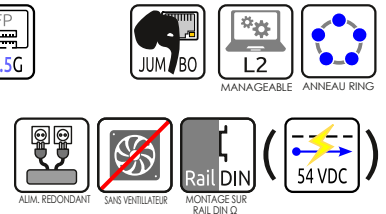

-B0 (1 pc)

150 W

S45834-02-00
SWITCH INDUS 240W L2+
2x1Gb/POE++ & 6x1Gb/POE+
& 4xSFP 2.5Gb

2x + 6x [ ] + 4x