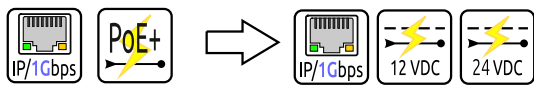

S48025-00
REJECTEUR PoE
1Gb>1Gb+12/24V
DC 25W