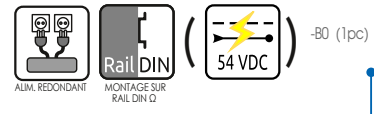

S51351-00
CONVERTISSEUR FIBRE
100/1000 T PoE+ / 1000
X SFP