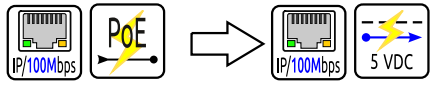

S48005-00
REJECTEUR PoE
100Mbps
5VDC 12W