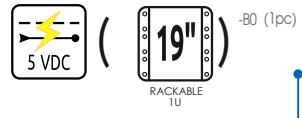

S51350-01-00
CONVERTISSEUR
MEDIA
10/100/100 BASE-T
1000 BASE-X SFP